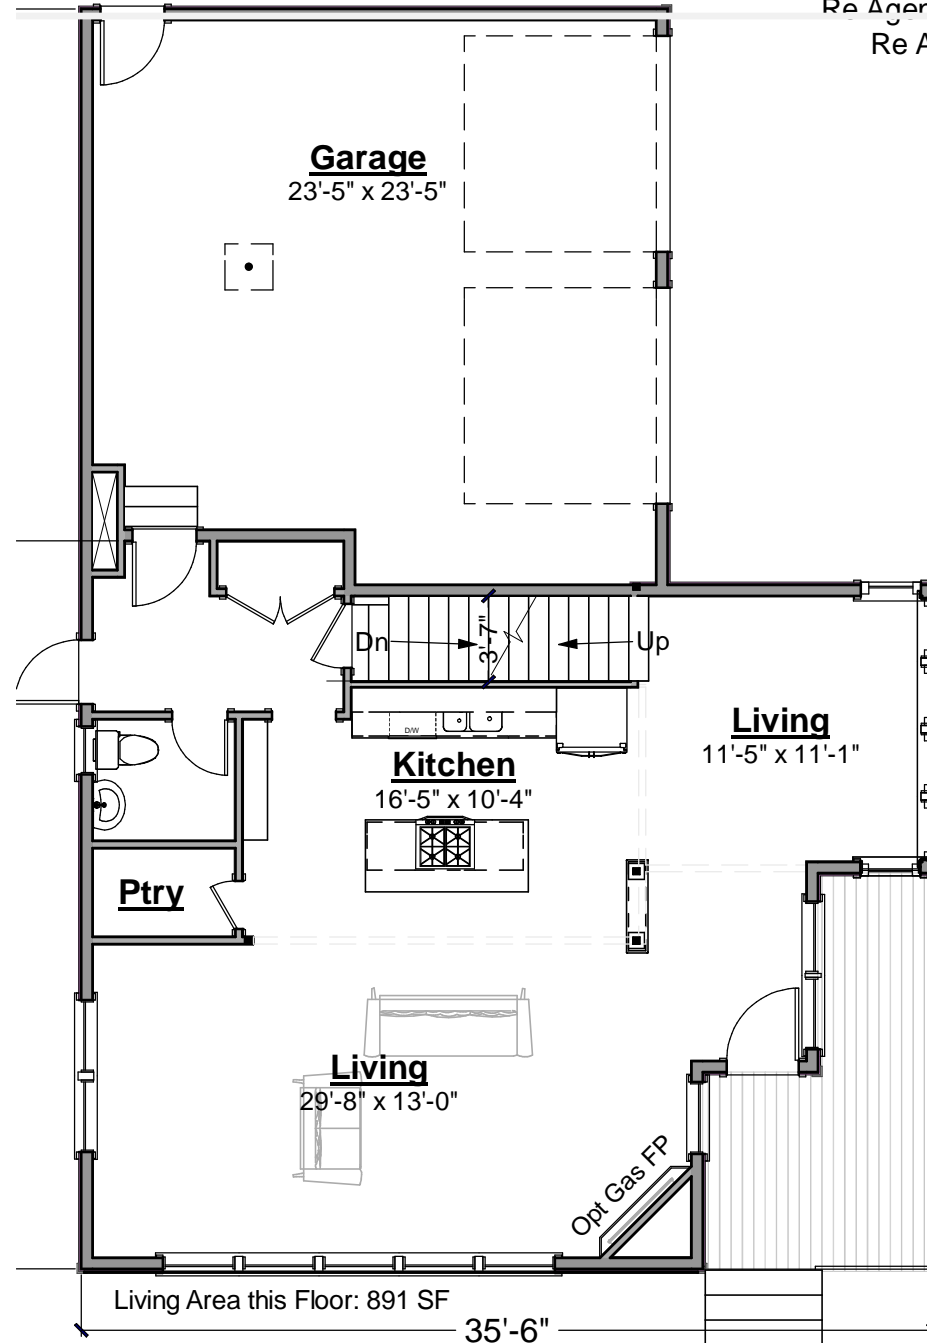

© 2008-2011
Wendy Welton, all
rights reserved.
You may not build
this design without
purchasing a
license, even with
changes. Some
Artform designs
have geographic
restrictions.
Contact the Builder
or RE Agent or call
Artform at 603-
431-9559