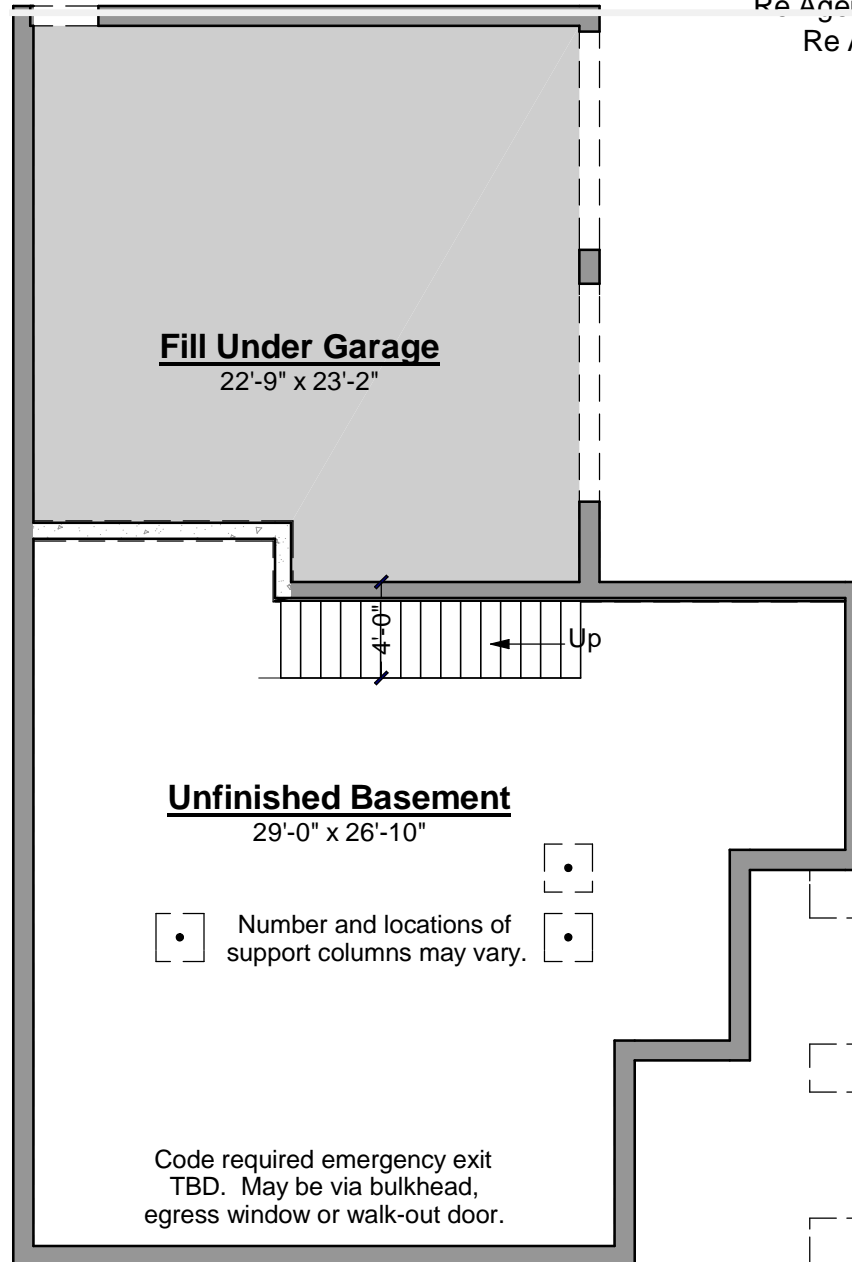

© 2008-2011
Wendy Welton, all
rights reserved.
You may not build
this design without
purchasing a
license, even with
changes. Some
Artform designs
have geographic
restrictions.
Contact the Builder
or RE Agent or call
Artform at 603-
431-9559