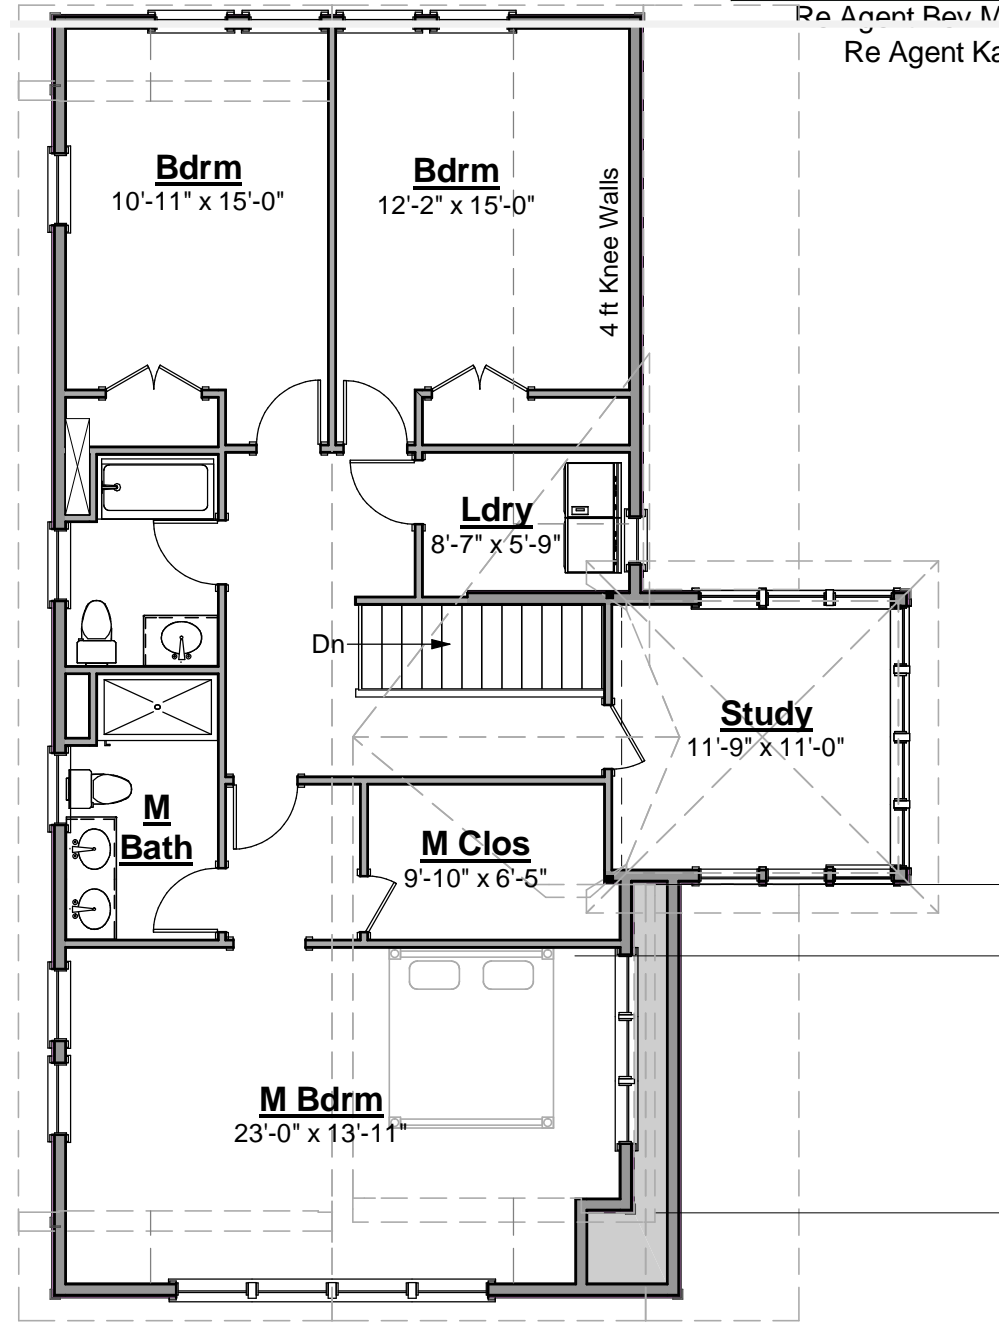

Poet on the Cove

403.003 V2

Re Agent Rev McClellan 603-944-0157

Re Agent Kate Adler 603-502-1563

Second Floor

Living Area this Floor: 1397 SF

© 2008-2011
Wendy Welton, all
rights reserved.
You may not build
this design without
purchasing a
license, even with
changes. Some
Artform designs
have geographic
restrictions.
Contact the Builder
or RE Agent or call
Artform at 603-
431-9559